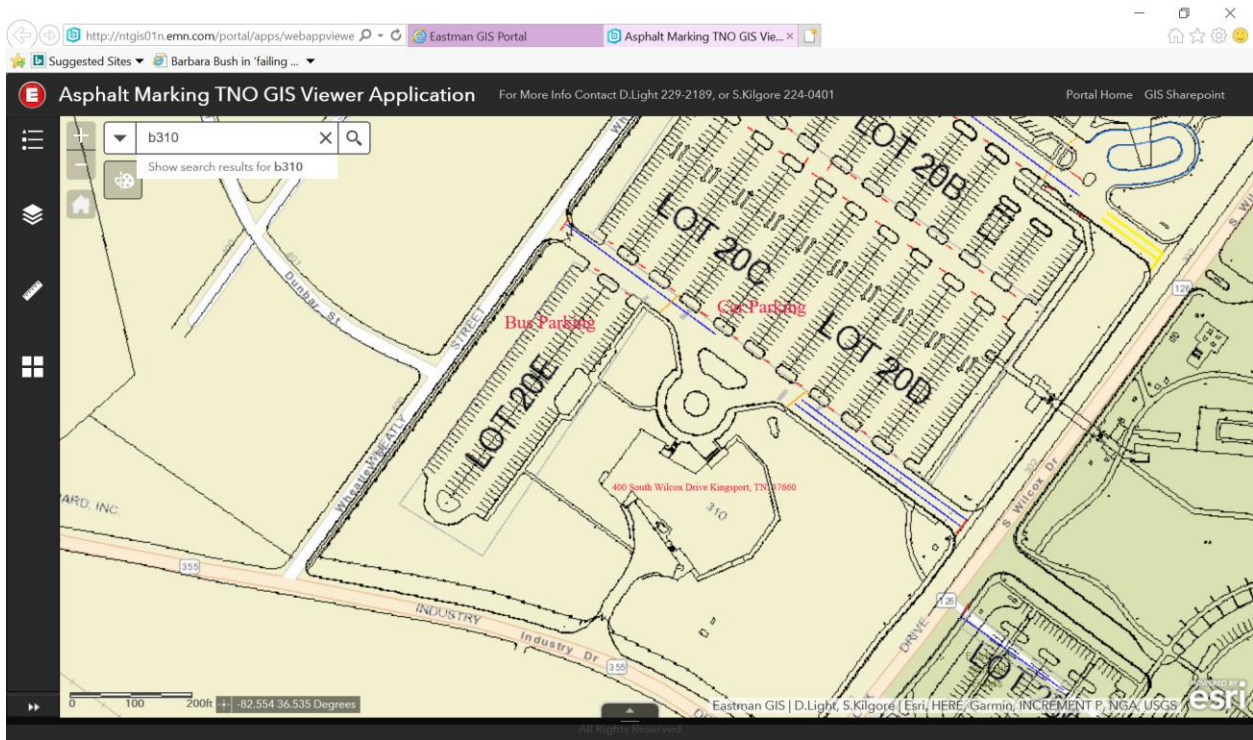

ARRIVAL/DISMISSAL

1. Please see the following overview maps of the Crown Complex.
2. School buses usually park in either the West or North-40 parking lot.
3. Buses may load and/or unload students at the end of the breezeway in inclement weather if they choose.
4. Generally, privately owned vehicles park separately from school buses.